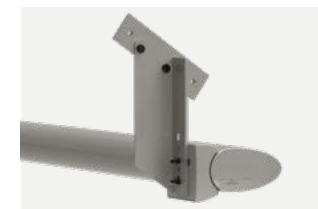

Rafter installation

A wide range of frame colours and fabrics – for an awning which matches your architecture and style perfectly.

More information is available under: weinor.com/architecture-mood

Individual control packages

The right solution for every operation request: The controllers for weinor awnings and accessories provide the most varied of options – no matter whether cable, remote control or Smart Home, via hand transmitter, smartphone or automatic weather control.

More info:
weinor.com/control

BiConnect