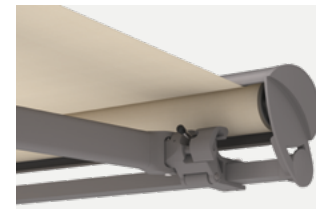

OVAL AWNINGS: SEMINA

RELIABLE SUN PROTECTION IN CLASSIC DESIGN

Semina is the right half-cassette awning for everybody who relies on solid technology and proven quality at an attractive price-performance ratio. Its classic, rounded design seems timeless and matches your home subtly – no matter whether it is a city apartment, a terraced house or a detached house.

Semina – technical details

Technology	Semina
Max. width	7 m
Max. projection	3.5 m
Cassette size (W x H) incl. standard bracket	20.4 x 20.4 cm
Crank handle drive	Optional
Motor drive	Standard
Wind lock safety device	Standard
Awning gradient adjustment	5° to 40°
LED light bar	Optional
LongLife arm	Standard

More information is available under:
weinor.com/semina

Highlights / Equipment

Optional light for atmospheric evenings on your patio

The wind lock safety device provides security for your awning under windy weather conditions