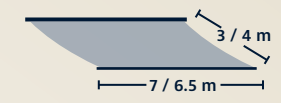

# KUBATA

Cubic, reduced, expressive

Cubic awning

Max. dimensions

VarioShade Valance not possible

Installation on walls, ceilings and rafters

Up to wind scale 5 according to the Beaufort wind resistance scale