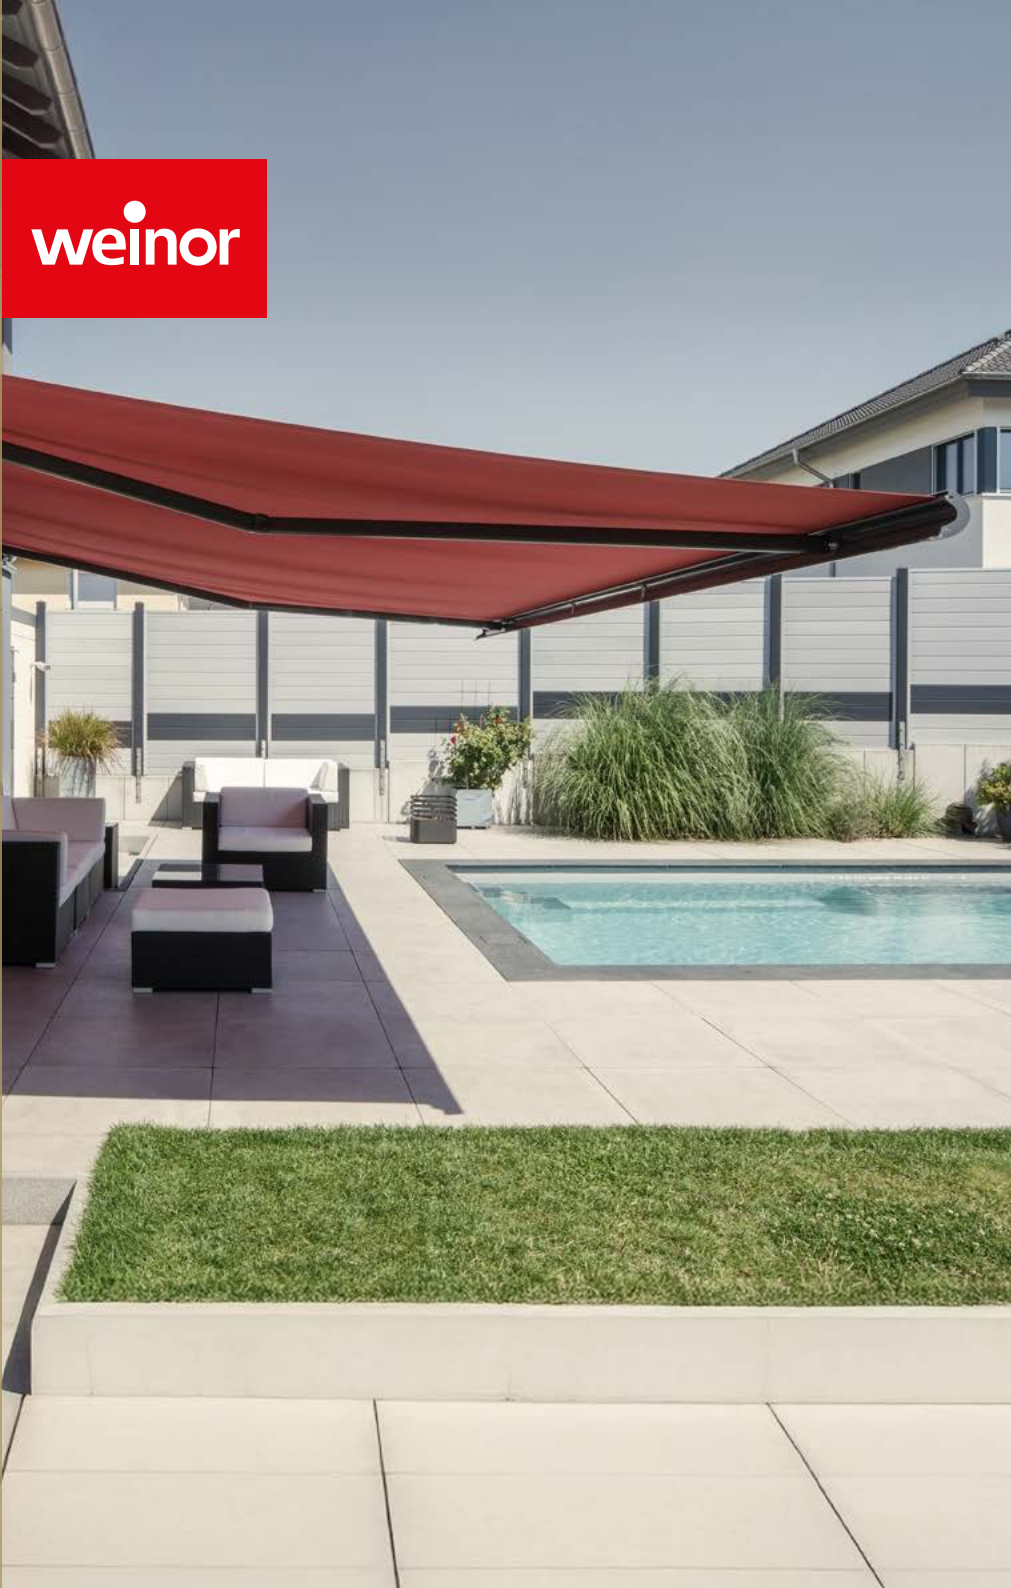

# OPAL DESIGN II

Technology and comfort set in scene perfectly

Oval awning

Max. dimensions

VarioShade Valance

Installation on walls, ceilings and rafters

Up to wind scale 5 according to the Beaufort wind resistance scale

# TIMELESS DESIGN FOR SPACIOUS SHADE AREAS

The Opal Design II combines timeless elegance with modern comfort – perfect for everybody who wishes to enjoy their large patio stylishly and completely protected.

### VarioShade valance option

Max. width	5 / 6 m
Max. awning projection	3.5 / 3 m
Cassette size (W x H) incl. standard bracket	32.6 x 16 cm / 32.6 x 16.5 cm
VarioShade Volant valance projection (length)	1m, 1.5 m, 2.1m
Motor drive	Standard
Crank drive	Optional
Awning gradient adjustment	10° to 20°
Patented weinor Opti-Flow-System®	Standard