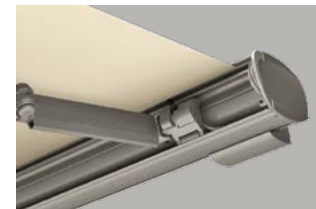

### Highlights / Equipment

Optional integrated light for atmospheric evenings on your patio

The wind lock safety device provides security for your awning under windy weather conditions

VarioShade valance: Your flexible privacy and sun protection when the sun is low