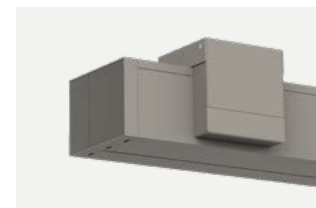

Ceiling installation