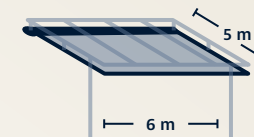

Max. dimensions
for awning under glass