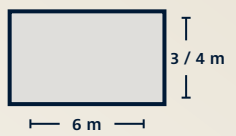

VERTICAL AWNINGS

VERTITEX II

Subtle design, versatile use

Oval awning

Cubic awning

Max. dimensions

Technology:
Zip, rail or rope

Up to wind scale 5-6
according to the Beaufort
wind resistance scale

VertiTex II – technical details

Technology	Zip	Rail	Rope	Indented rope
Width (min. / max.)	70 cm / 6 m	70 cm / 6 m	70 cm / 6 m	70 cm / 6 m
Max. construction height	3 m	4 m with a max. width of 3.5 m	4 m with a max. width of 3.5 m	3 m
Max. shadeable area	15 m ²	14.4 m ²	14.4 m ²	14.4 m ²
Cassette type 75 (86 x 75 mm)	–	Standard	Standard	Standard
Cassette type 92 (101 x 92 mm)	Standard	Standard	Standard	–
Cassette type 112 (121 x 112 mm)	Optional	–	–	–
Multi-section unit	Optional	Optional	Optional	Optional
Motor drive	Standard	Standard	Standard	Standard
Crank drive	–	–	–	–