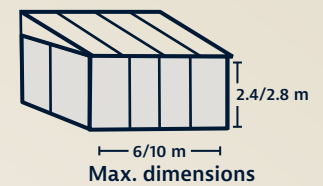

W17 EASY

Open? Protected?
Always bathed in light.

Individual construction