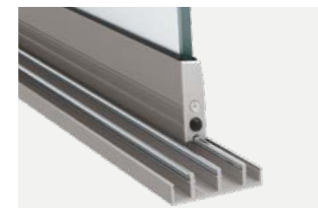

ACCESSORIES

W17 EASY

Open? Protected?
Always bathed in light.

Individual construction

Multi-section unit

Corner unit

ACCESSORY: W17 EASY

FRAMELESS ALL-GLASS ELEMENTS WITH SMOOTH SLIDING TECHNOLOGY.

The w17 easy extends your patio roof with maximum transparency. Frameless all-glass elements can be easily pushed to the side and open the room as required – completely or partially.

w17 easy – technical details

Distinguished with:

More information under: weinor.com/w17easy

Highlights / Equipment

Quiet and smooth opening thanks to the Soft Sliding System.

Handle variants as desired – optionally with secure locking.

Maximum transparency, protected against weather, wind and outdoor noise.

Installation alternatives

Standard rail 26 mm height with integrated CleanCase®

Flat floor rail, 13 mm high, barrier-free

WEINOR GLASOASE®: A ROOM CONSISTING OF GLASS AND LIGHT