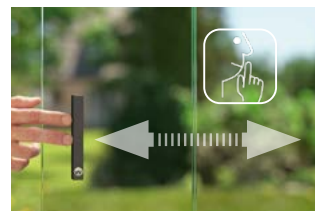

ACCESSORY: W17 EASY

FRAMELESS ALL-GLASS ELEMENTS WITH SMOOTH SLIDING TECHNOLOGY.

The w17 easy extends your patio roof with maximum transparency. Frameless all-glass elements can be easily pushed to the side and open the room as required – completely or partially.

w17 easy – technical details

Technology	Individual construction	Multi-section unit	Corner unit
Max. construction width	6.6 m	10 m	Combination of individual constructions and/or multi-section units
Max. construction height	2.4 / 2.8 m	2.4 / 2.8 m	2.4 m / 2.8 m
Number of panels	2 to 5	4 to 10	2 to 10 per side
Opening type	Parallel shifting		
Standard locking	Interior	Interior	Interior
Glass type	Single-pane safety glass in 6 mm, 8 mm, 10 mm (optional satin-finish)		
Standard height compensation	0 mm / – 25 mm	0 mm / – 25 mm	0 mm / – 25 mm
Aluminium handle bar in construction colour	Standard	Standard	Standard
Universal 26 mm floor rail with CleanCase®	Standard	Standard	Standard
Flat 13 mm barrier-free floor rail	Optional	Optional	Optional
Guide rail type	2-track to 5-track, construction depth 50 to 110 mm, recessed or surface-mounted		
Soft sliding system	Standard	Standard	Standard

Distinguished with:

More information under: weinor.com/w17easy

Highlights / Equipment

Quiet and smooth opening thanks to the Soft Sliding System.