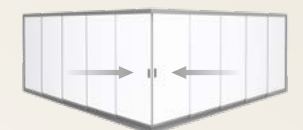

ACCESSORIES

W17 EASY

Open? Protected?
Always bathed in light.

Individual construction

Multi-section unit

Corner unit

ACCESSORY: W17 EASY

FRAMELESS ALL-GLASS ELEMENTS WITH SMOOTH SLIDING TECHNOLOGY.

The w17 easy extends your patio roof with maximum transparency. Frameless all-glass elements can be easily pushed to the side and open the room as required – completely or partially.

w17 easy – technical details

Technology	Individual construction	Multi-section unit	Corner unit
Max. construction width	6.6 m	10 m	Combination of individual constructions and/or multi-section units
Max. construction height	2.4 / 2.8 m	2.4 / 2.8 m	2.4 m / 2.8 m
Number of panels	2 to 5	4 to 10	2 to 10 per side
Opening type	Parallel shifting		
Standard locking	Interior	Interior	Interior
Glass type	Single-pane safety glass in 6 mm, 8 mm, 10 mm (optional satin-finish)		
Standard height compensation	0 mm / – 25 mm	0 mm / – 25 mm	0 mm / – 25 mm
Aluminium handle bar in construction colour	Standard	Standard	Standard
Universal 26 mm floor rail with CleanCase®	Standard	Standard	Standard
Flat 13 mm barrier-free floor rail	Optional	Optional	Optional
Guide rail type	2-track to 5-track, construction depth 50 to 110 mm, recessed or surface-mounted		
Soft sliding system	Standard	Standard	Standard

Maximum transparency, protected against weather, wind and outdoor noise.

Installation alternatives

Standard rail 26 mm height with integrated CleanCase®

Flat floor rail, 13 mm high, barrier-free

WEINOR GLASOASE®: A ROOM CONSISTING OF GLASS AND LIGHT