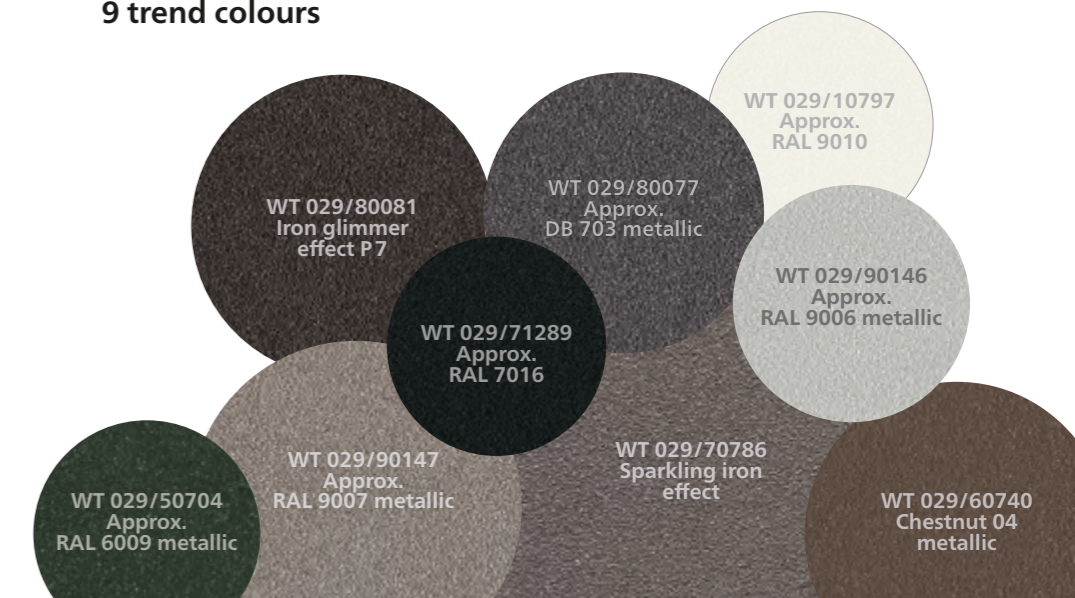

## 47 standard RAL colours

## Over 200 modern frame colours

Maximum colour safety: weiner has over 200 different frame colours for you to choose from. You can choose from diverse colours which harmonise with the architecture.

### Choose from an abundance of high-quality colours:

- 47 standard RAL rack colours, silk gloss
- 9 scratchproof, resistant trend colours with an elegant textured look (standard)
- over 150 special RAL colours

## 9 trend colours

Frame colour WT 029/90146 | Pattern 4-685 slate/white

**Awnings: good to know before you buy!**  
Benefit from the experience of our weinor  
retailers – up-to-date, professional and practical!