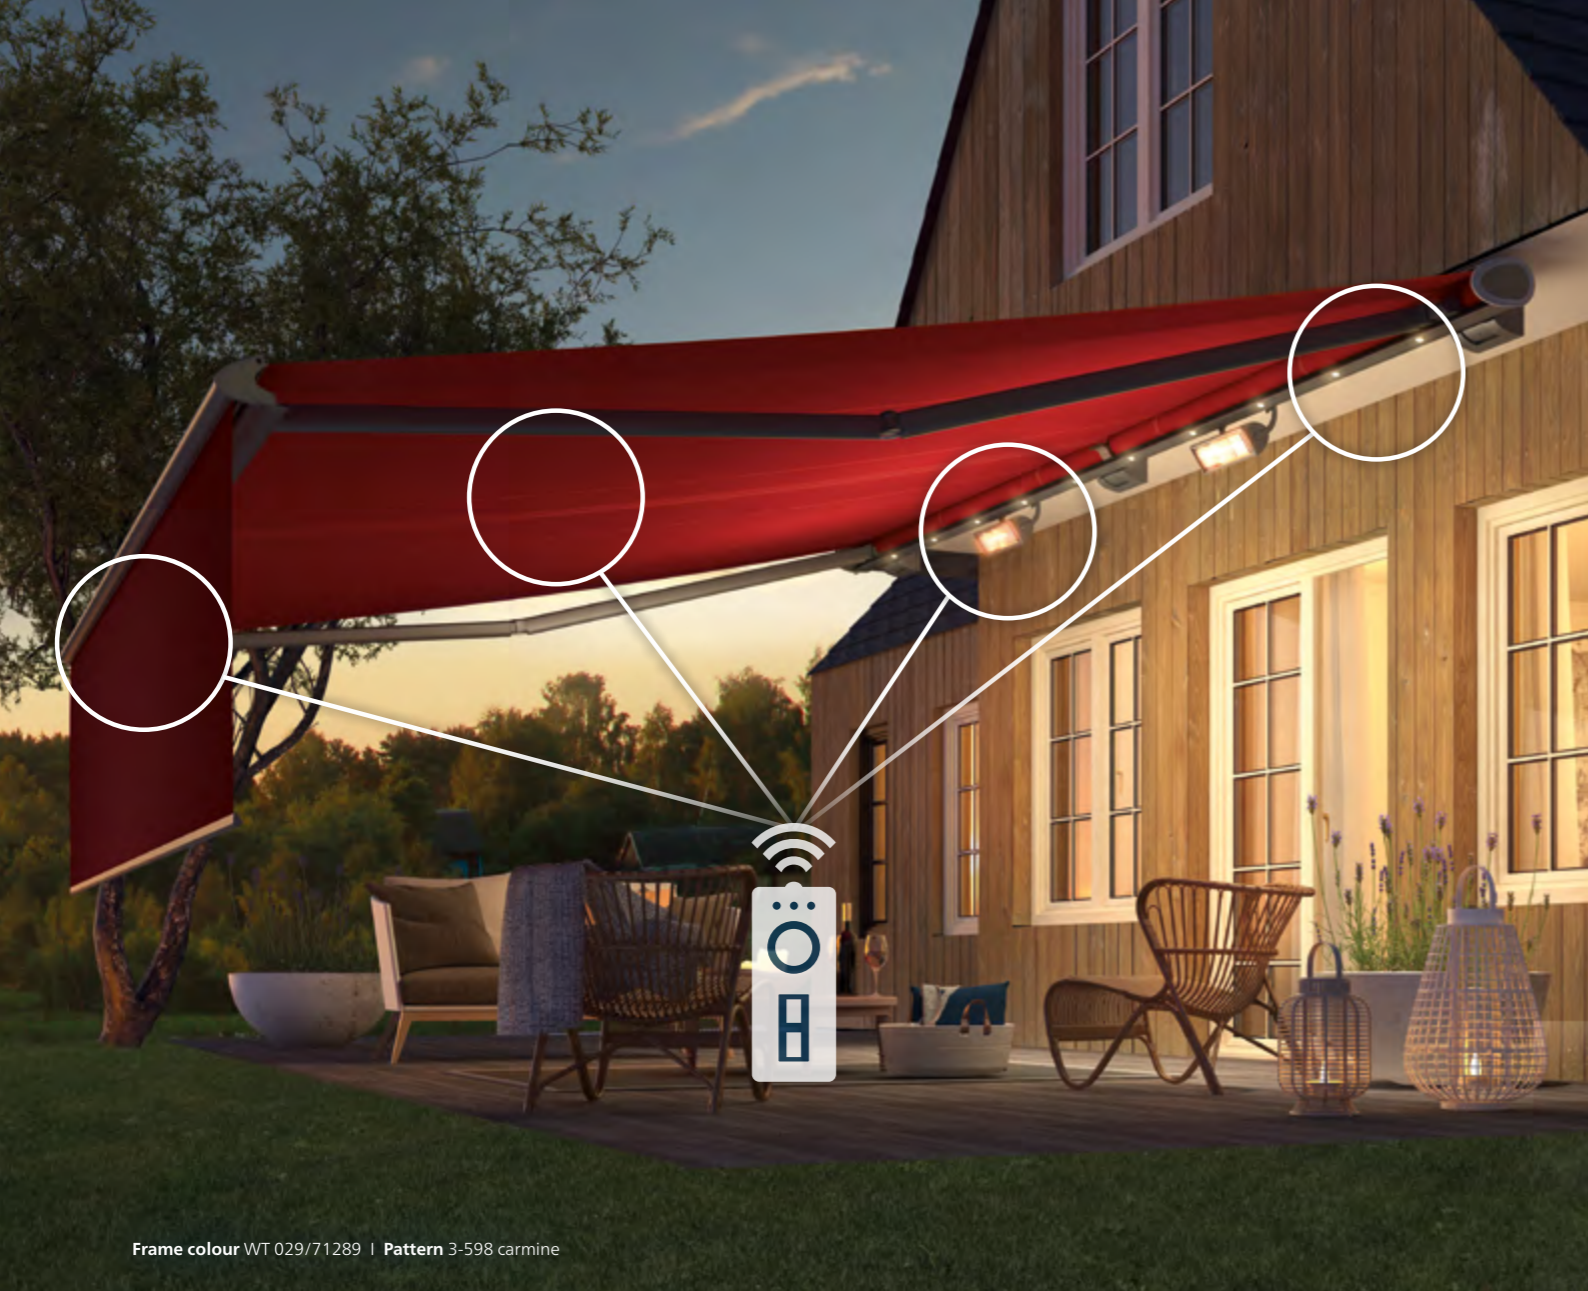

Frame colour WT 029/71289 | Pattern 3-598 carmine

The right control unit to suit all needs

Whether hard wired, remote control or Smart Home, using a hand transmitter, smartphone or automatic weather control – control your awning and accessories really effortlessly with weinor BiConnect or Somfy control units. A gear drive is also possible. The LED lighting and heating can be dimmed fine-tuned via remote control or Smart Home. Your weinor retailer will be happy to advise you competently.

Which control unit fits your needs?

Manual – operation via gear handle

You'd like to operate your awning manually and under your own steam? With a gear handle, it is independent of a power source and can be attached very flexibly at almost all installation locations.

Basic – operation with a hard wired switch or automatic weather system

You would like to operate your weinor awning comfortably via a hard wired wall switch? Your motorised awning can be effortlessly extended and retracted with a simple switch. Optionally, an automatically controlled unit can be used with a sun, wind and rain sensor instead of a hard wired switch.

Convenience – operation with a remote controller plus dimming heating and lighting

You would like to control your weinor awning comfortably via remote control from the patio or the house? That's pretty easy with a remote controller. Optionally, the lighting and the radiant heater can be activated with it and even be dimmed. You can also operate vertical sun protection or further awnings on the house centrally by this means.

Smart – operation with a smart phone, language assistant or pre-set

You'd like to connect your weinor awning, lighting, radiant heater, or other accessories to other devices in your home and control them from anywhere by smartphone or tablet? This is child's play with the weinor BiConnect box or Tahoma Switch from Somfy smart home solution! Also if you would like to operate it using a voice assistant or a pre-set automatic scenario.

Please note that the weinor BiConnect and Somfy systems cannot be combined.