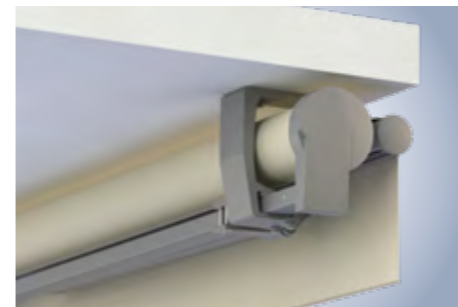

Versatile use – also in niches and under balconies

As it is available in several different versions, Topas II provides a suitable solution for almost any installation situations.

Possible mounting options:

- wall mounting
- ceiling mounting
- rafter mounting