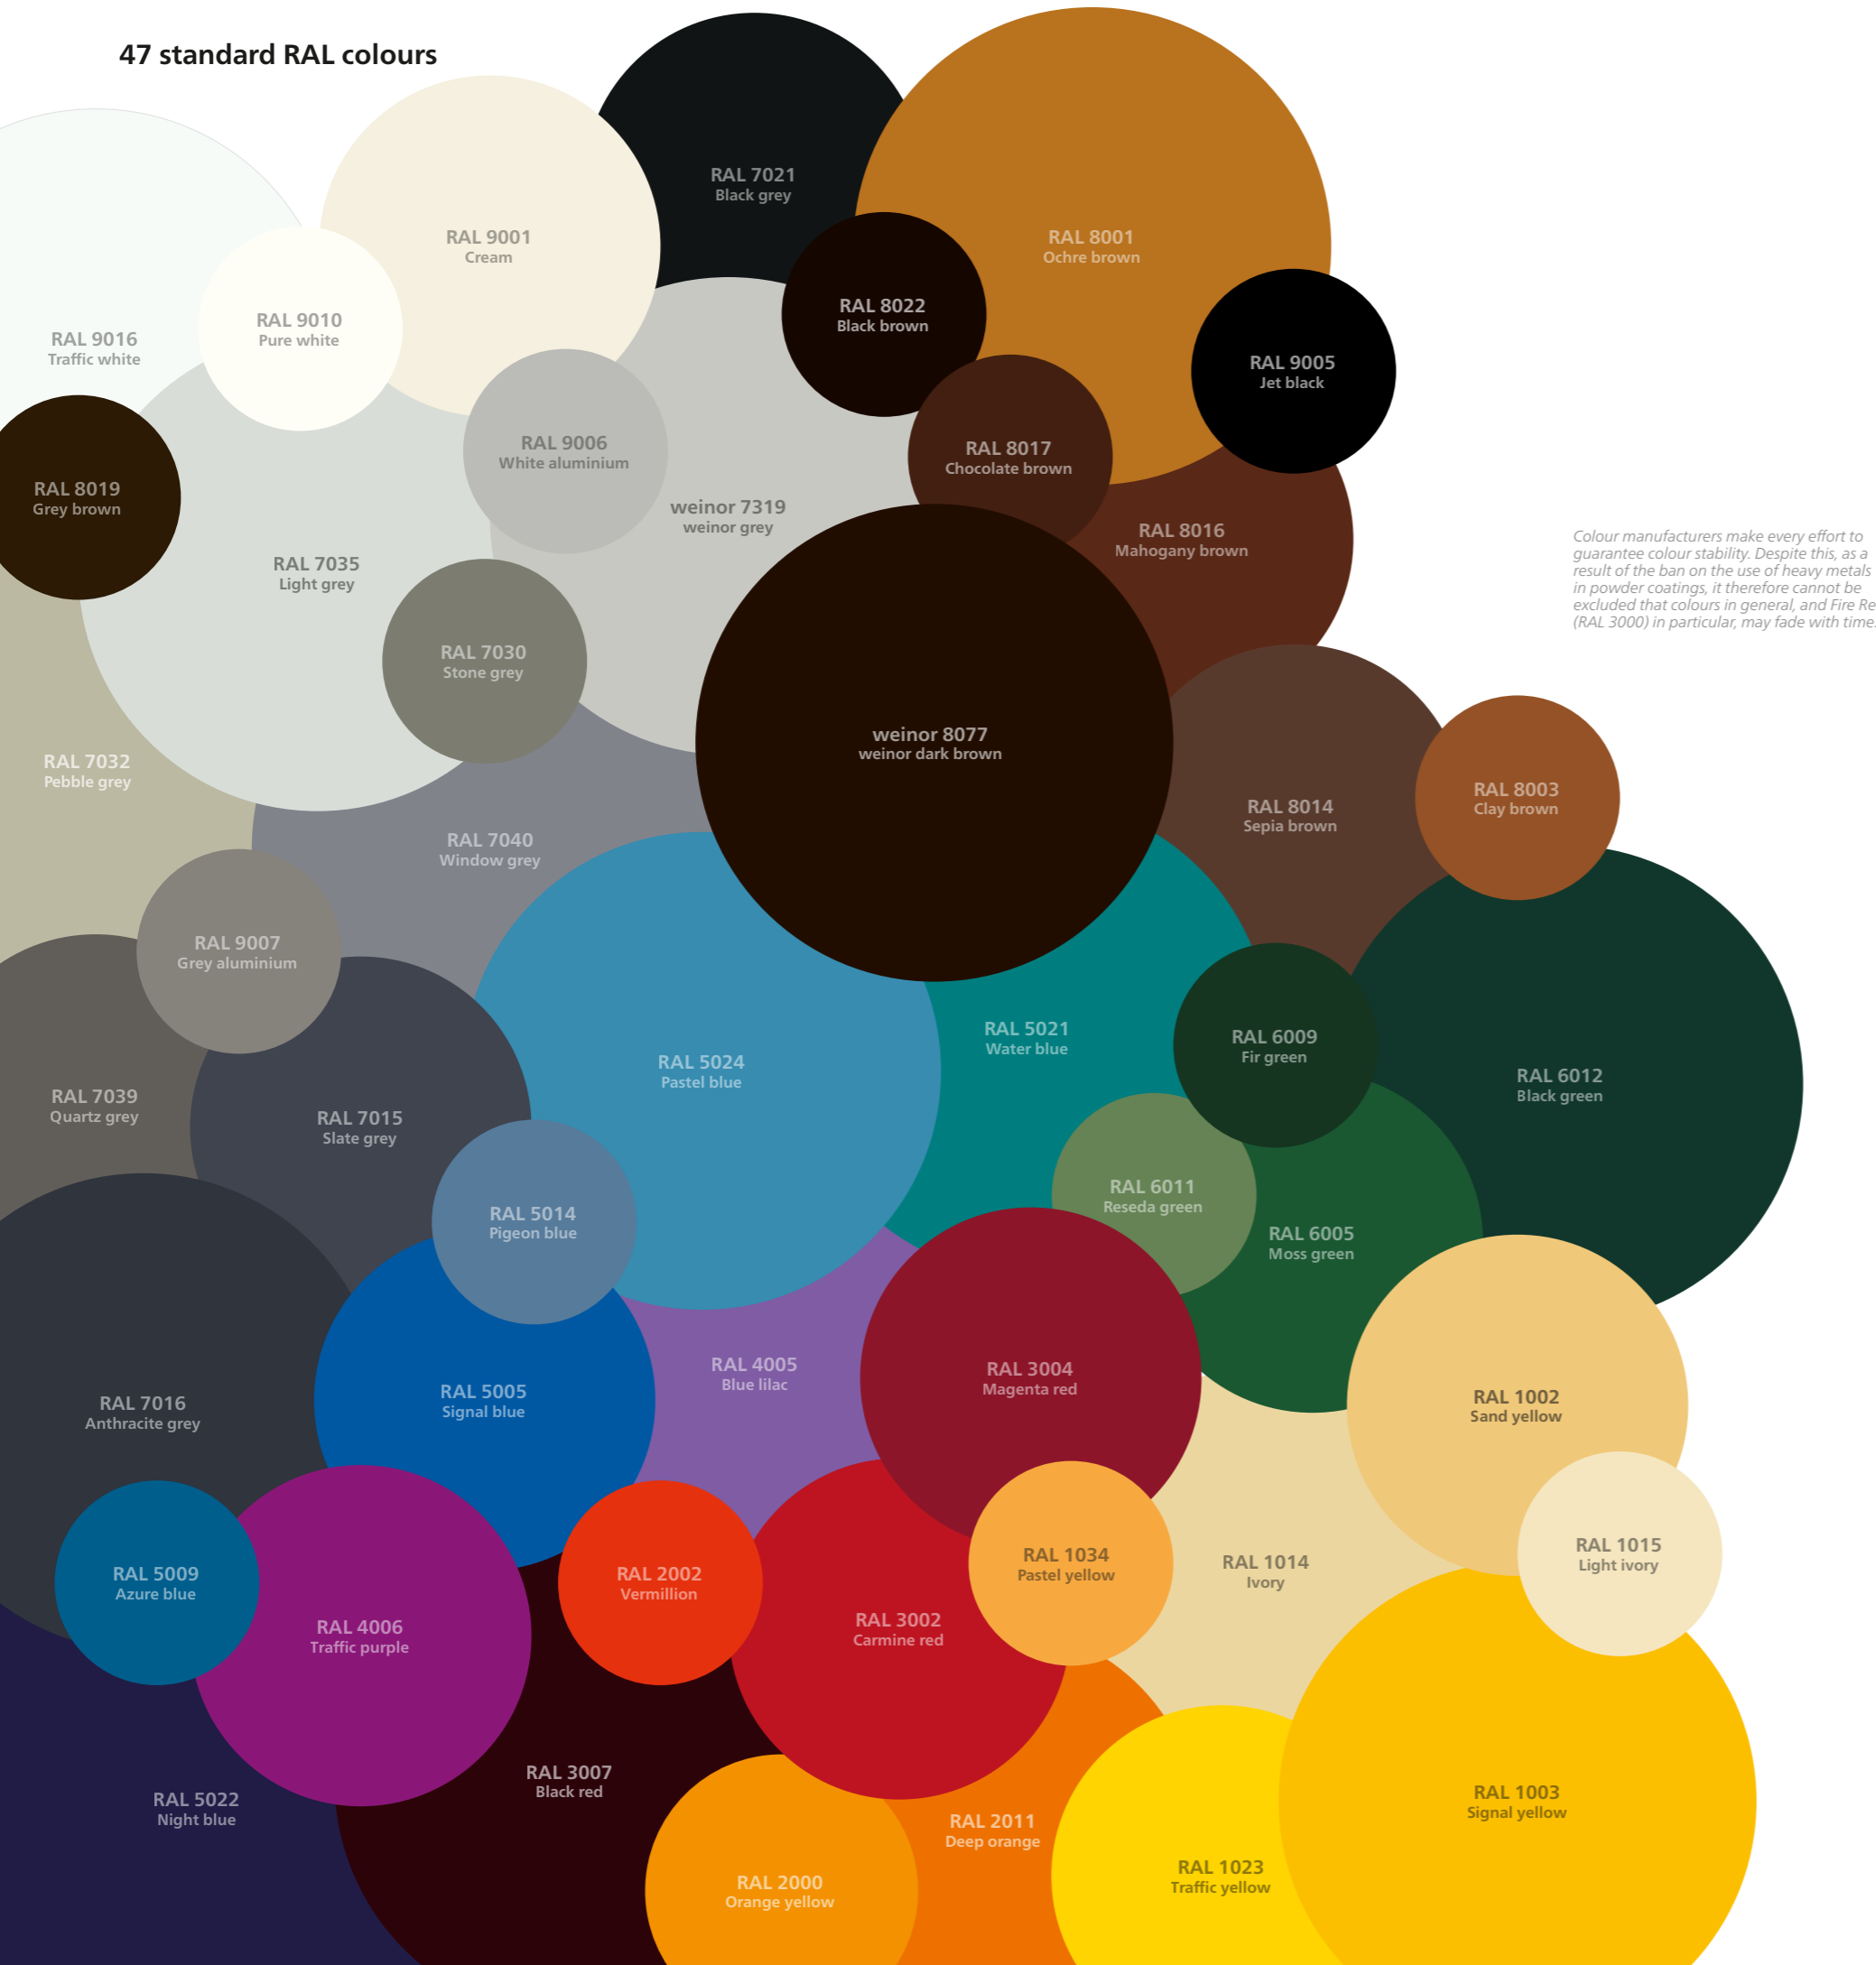

47 standard RAL colours