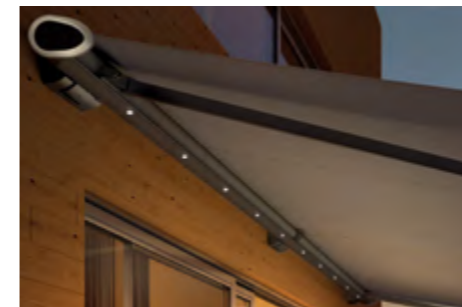

Semina Life LED – cassette with integrated LED lighting

The LED spotlights integrated into the cassette produce atmospheric lighting on the patio.

- operating life of 30,000 hours
- highly energy-efficient
- dimmable via remote control using a hand transmitter or Smart Home via smartphone or tablet