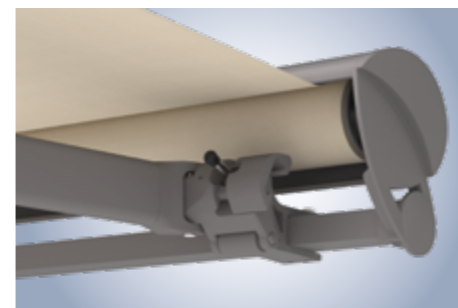

Wind lock safety device – protecting your awning

The weinor tilting folding arm with proven wind lock safety device prevents the awning from being lifted up by the wind.

- proven, maintenance-free technology
- all components made of forged and extruded aluminium

Semina

Max. width	Max. projection
7 m	3.5 m